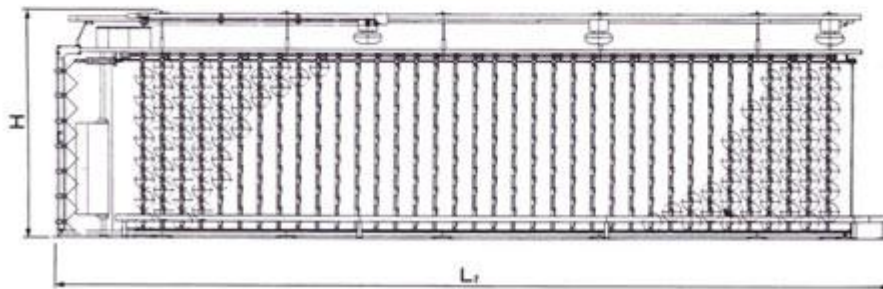

## Dimensions

(举例)

TKV-OIO V 筒子架

根数: 576  
 级数: 8  
 纵向节距: 270mm  
 横向节距: 254mm(10")

w=8,838mm  
 L1=10,612mm  
 L2=11,127mm  
 H=3,000mm

(Example)

TKV-OIO V creel

No. of ends: 576  
 No. of steps: 8  
 Vertical pitch: 270 mm  
 Horizontal pitch: 254 mm (10")

W = 8,838 mm  
 L1 = 10,612 mm  
 L2 = 11,127 mm  
 H = 3,000 mm

A向视图 View from A