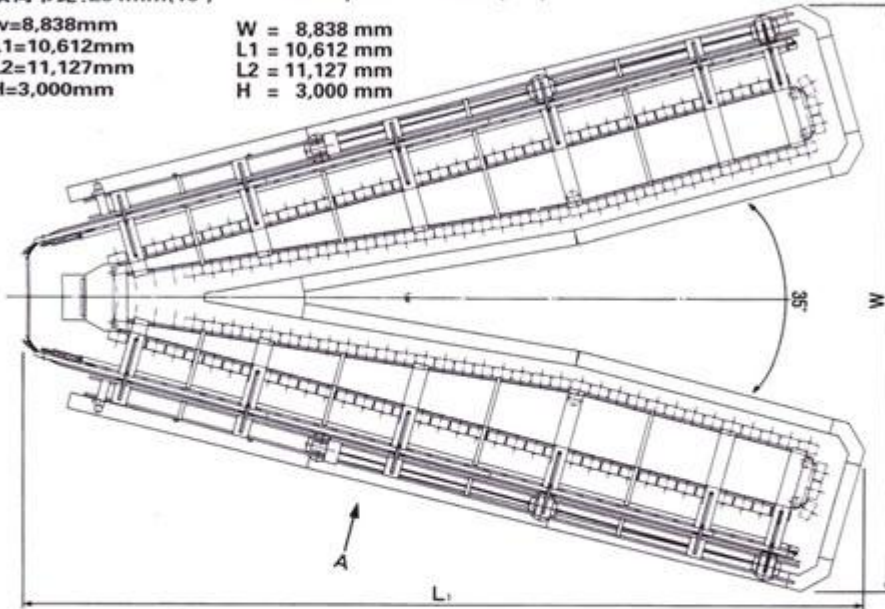

## Dimensions

(举例)

TKV-OIO V 筒子架

根数: 576  
 级数: 8  
 纵向节距: 270mm  
 横向节距: 254mm(10")

w=8,838mm  
 L1=10,612mm  
 L2=11,127mm  
 H=3,000mm

(Example)

TKV-OIO V creel

No. of ends: 576  
 No. of steps: 8  
 Vertical pitch: 270 mm  
 Horizontal pitch: 254 mm (10")

W = 8,838 mm  
 L1 = 10,612 mm  
 L2 = 11,127 mm  
 H = 3,000 mm

A向视图 View from A